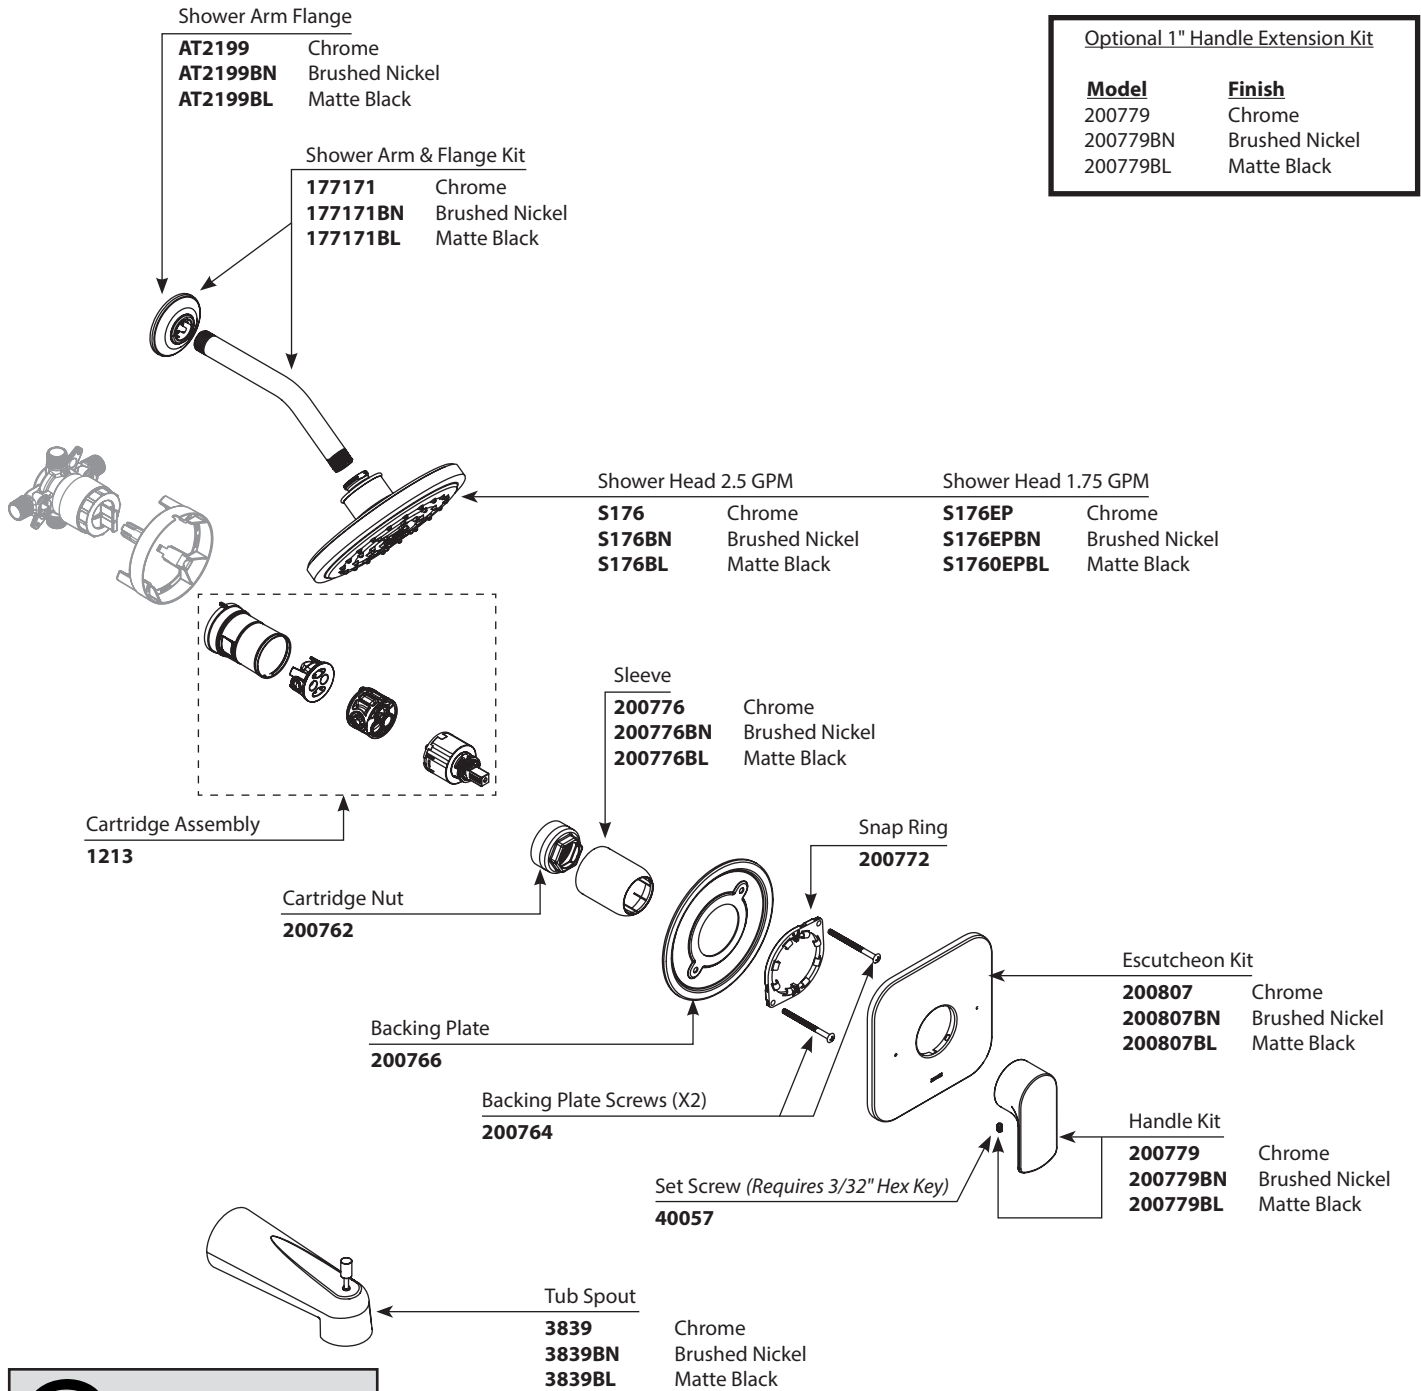

- Order by Part Number
- Trim can be used with U130 series or U140 series valve

RIZON™ Single-Handle M-CORE™ Trim			
Valve Trim Only	Shower Trim Only	Tub Shower Trim	Finish
UT3811	UT3812EP	UT3813EP	Chrome
UT3811BN	UT3812EPBN	UT3813EPBN	Brushed Nickel
UT3811BL	UT3812EPBL	UT3813EPBL	Matte Black

EP = 1.75gpm head